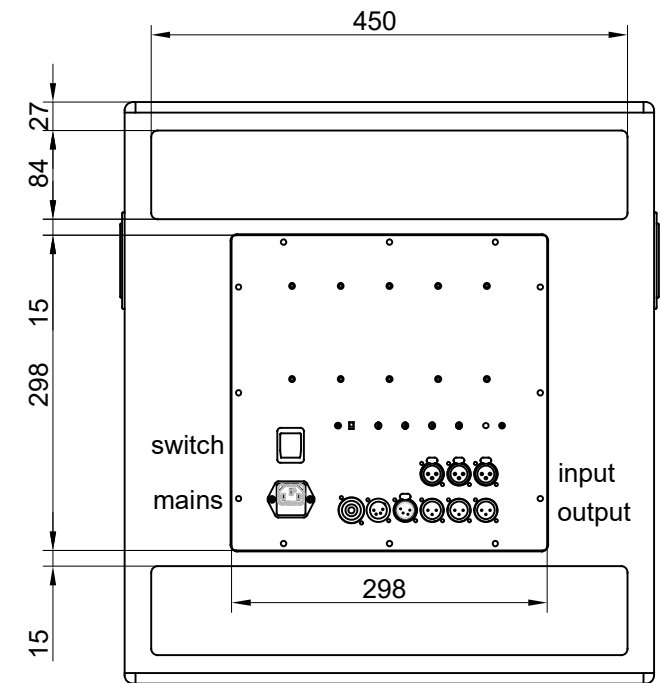

FRONT VIEW

SIDE VIEW

REAR VIEW

Subject to technical changes. Errors and omissions excepted.

**BASIS 14K view**

without scale  
updated on 10.03.21

**musikelectronic geithain gmbh**  
STUDIO MONITORING - HIGHEND LOUDSPEAKER - SOUND REINFORCEMENT SYSTEMS