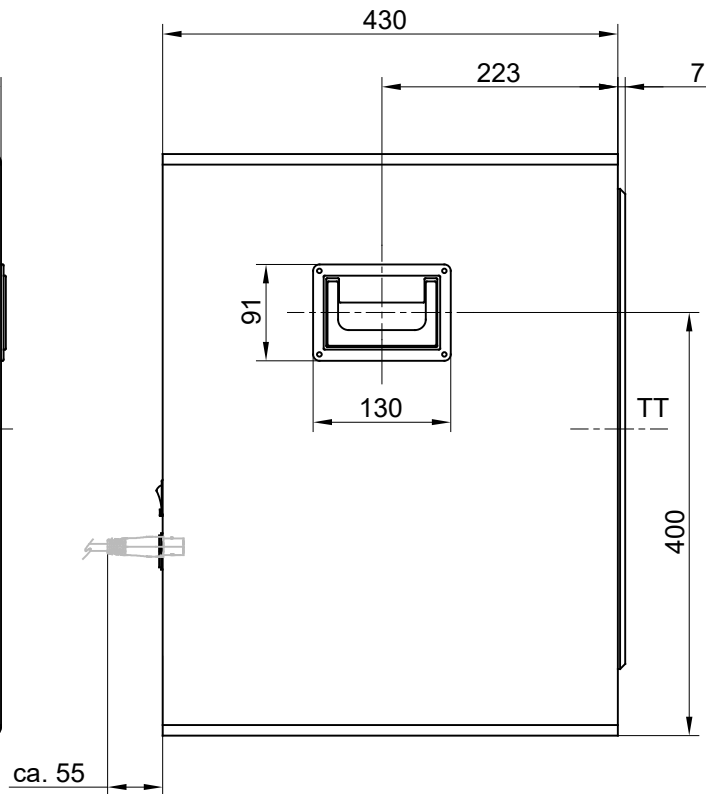

FRONT VIEW

SIDE VIEW

REAR VIEW

Subject to technical changes. Errors and omissions excepted.

**BASIS 14K view**

without scale  
updated on 10.03.21

**musikelectronic geithain gmbh**  
STUDIO MONITORING - HIGHEND LOUDSPEAKER - SOUND REINFORCEMENT SYSTEMS